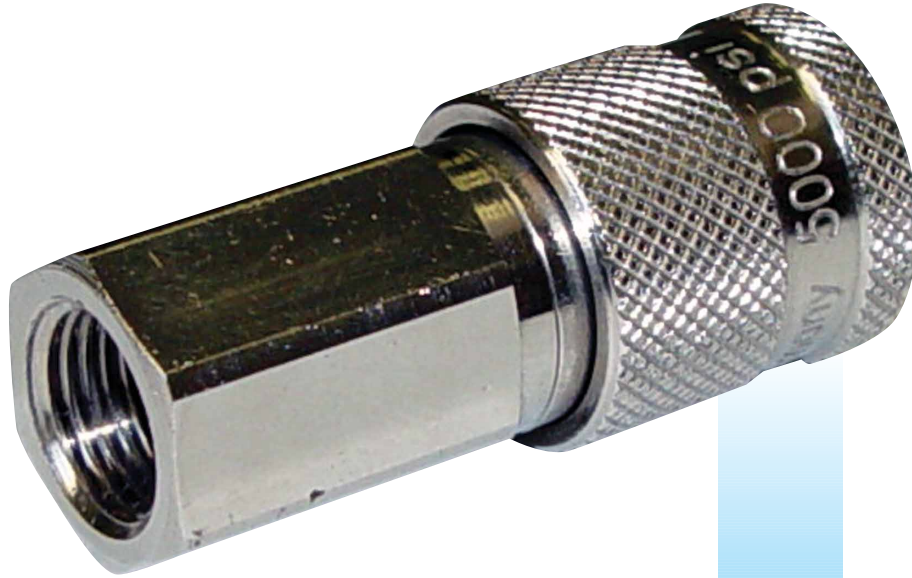

Quick-Connect Fill Coupling

THEIRS